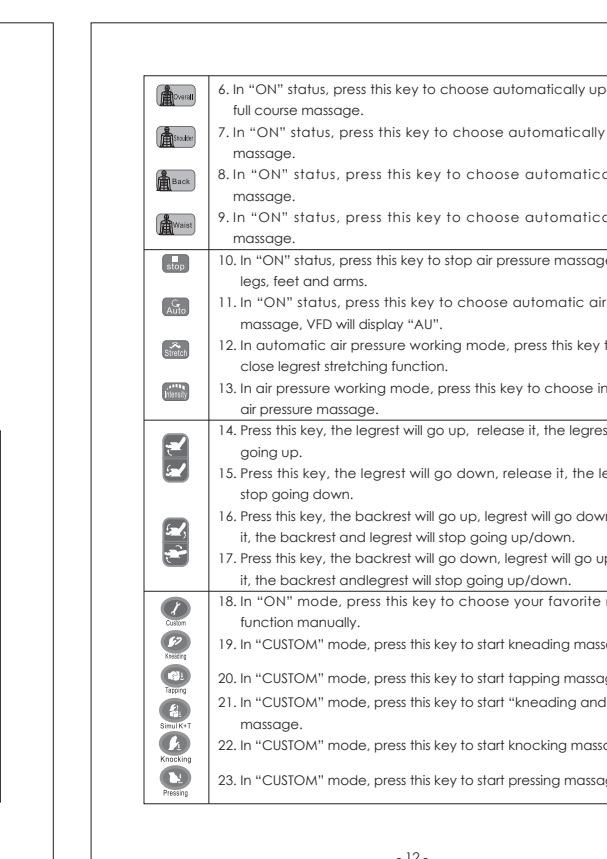

Attention for safety

- For sake of safety, please insert the plug into the socket with one hand, while the other hand holds the plug.
- Do not touch the plug with wet hands or use it in a public place.
- Do not touch the plug with wet hands or use it in a public place.
- Do not touch the plug with wet hands or use it in a public place.

Warning
This sign indicates "warning of causing possible death, hurt or body".

Caution
This sign indicates "caution of causing possible death, hurt or body".

Attention for safety

- Please don't use or store it in the wet place like swimming pool, bathroom, etc.
- Please don't use it in the wet place like swimming pool, bathroom, etc.
- Please don't use it in the wet place like swimming pool, bathroom, etc.

Warning
This sign indicates "warning of causing possible death, hurt or body".

Caution
This sign indicates "caution of causing possible death, hurt or body".

Step 1

Step 2

Step 3

Step 4

Step 5

Operational method and function illustration

Legrest up/down

Legrest up

Operational method and function illustration

Legrest stretched out/retracted

Operational method and function illustration

Moving

Operational method and function illustration

Kind suggestion

FAQ and troubleshooting data

Problem	Reason	Troubleshooting
The chair cannot start working.	Check if the power cord is correctly plugged into the socket.	Check the power cord connection.
The chair cannot start working.	Check if the power cord is correctly plugged into the socket.	Check the power cord connection.
The chair cannot start working.	Check if the power cord is correctly plugged into the socket.	Check the power cord connection.

FAQ and troubleshooting data

Problem	Reason	Troubleshooting
The chair cannot start working.	Check if the power cord is correctly plugged into the socket.	Check the power cord connection.
The chair cannot start working.	Check if the power cord is correctly plugged into the socket.	Check the power cord connection.
The chair cannot start working.	Check if the power cord is correctly plugged into the socket.	Check the power cord connection.

FAQ and troubleshooting data

Problem	Reason	Troubleshooting
The chair cannot start working.	Check if the power cord is correctly plugged into the socket.	Check the power cord connection.
The chair cannot start working.	Check if the power cord is correctly plugged into the socket.	Check the power cord connection.
The chair cannot start working.	Check if the power cord is correctly plugged into the socket.	Check the power cord connection.

FAQ and troubleshooting data

Problem	Reason	Troubleshooting
The chair cannot start working.	Check if the power cord is correctly plugged into the socket.	Check the power cord connection.
The chair cannot start working.	Check if the power cord is correctly plugged into the socket.	Check the power cord connection.
The chair cannot start working.	Check if the power cord is correctly plugged into the socket.	Check the power cord connection.

Funktionsbeschreibung

11. Durch den mechanischen Antrieb und das gedruckte Design erhalten Sie eine sichere und einfache Bedienung.
12. Bitte lesen Sie die Bedienungsanleitung sorgfältig durch, um den Massagestuhl richtig zu bedienen.
13. "Sicherheitshinweise" bestehen aus zwei Kategorien: Warnung und Achtung. Bitte lesen Sie sich sicher, dass der Massagestuhl auf einem ebenen Boden steht.
14. Bitte lesen Sie sich sicher, dass der Massagestuhl auf einem ebenen Boden steht.

Warnung
Dieses Zeichen zeigt "Warnung vor möglicher Todesfolge".

Achtung
Dieses Zeichen zeigt "Warnung vor möglicher Todesfolge".